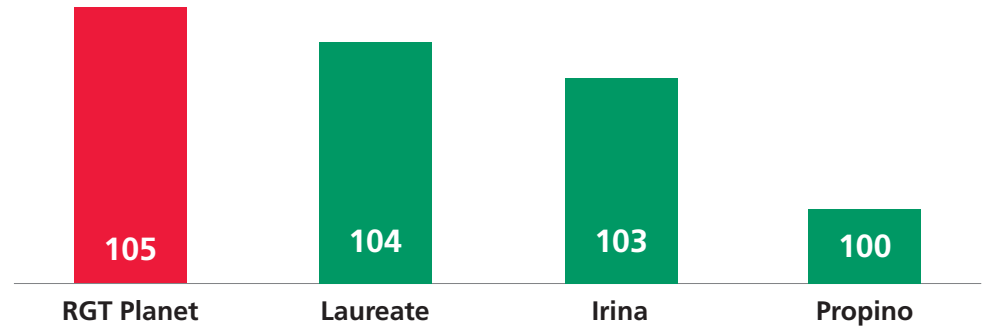

Performance Data: RGT PLANET

YIELD PERFORMANCE:

AGRONOMICS PERFORMANCE:

	Lodging (-Pgr)	Height (cm)	Ripening (+/- Concerto)	Brackling	Spec Weight
RGT Planet	7.1	75	0	8.1	68.1
Laureate	6.6	73	+1	7.8	66.6
Irina	7.7	71	0	8.8	66.3
Propino	7.3	77	-1	7.7	68.7

DISEASE RESISTANCE PERFORMANCE:

	Mildew	Yellow Rust	Brown Rust	Rhyncho	Ramularia
RGT Planet	9	[5]	4	6	7
Laureate	8	[6]	5	6	6
Irina	8	[6]	4	5	6
Propino	6	3	5	5	6

Let's talk **01799 533700** • ragtseeds.co.uk

RAGT Seeds Ltd. Grange Road, Ickleton, Essex CB10 1TA.

Grow to expect the best