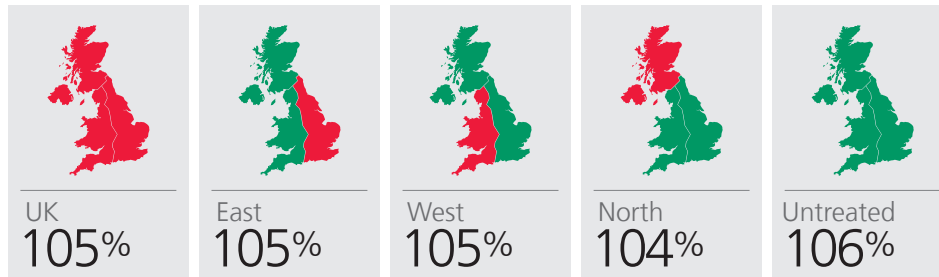

Variety Data: RGT PLANET

VARIETY OVERVIEW:

RGT Planet is the highest yielding spring barley on the Recommended List that is fully approved for brewing use. It has cemented its number 1 position after another good year in the field and in trials. It is agronomical strong and produces excellent quality grain, traits that have helped it become the leading spring barley in the UK. It will also be the most widely grown spring barley variety across Europe in 2018, providing plenty of opportunities for growers to market their grain. RGT Planet has become widely accepted by end users across the whole of Europe after the early acceptance by the IBD, CBMO and Heineken. RGT Planet is also gaining a strong following among livestock farmers across the UK thanks to its excellent yield and stiff, plentiful straw.

YIELD:

AGRONOMICS:

Ripening	0
Height	75
-PGR Lodging	7.1
Brackling	8.1
Spec weight	68.1

DISEASE:

Mildew	9
Yellow Rust	[5]
Brown Rust	4
Rhynchosporium	6
Ramularia	7

QUALITY:

% Screenings 2.25mm	1.3
% Screening 2.5mm	3.5
Hot Water Ex	314.9
% Nitrogen Content	1.40