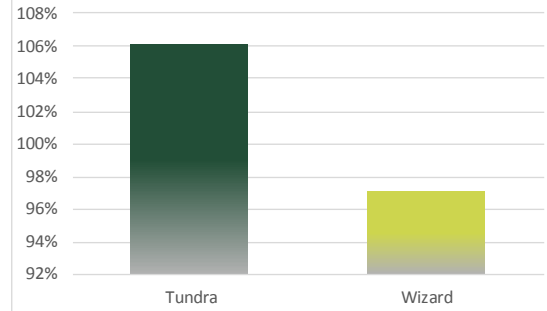

WINTER BEANS

Summary

- Highest yielding Winter Bean on the recommended list
- 9% higher yielding than Wizard
- Relatively early ripening with good standing ability
- Thousand seed weight similar to Wizard
- Pale hilum colour making it suitable for the human consumption export market

WINTER BEAN YIELDS

Saxon Buyback:

Contact your regular buyer for further details or Saxon direct on 01760 338338

Quality

Thousand seed weight (g @ 15%mc)	Protein content (% dry)	Flower colour (C= colour)
652	26.7	C