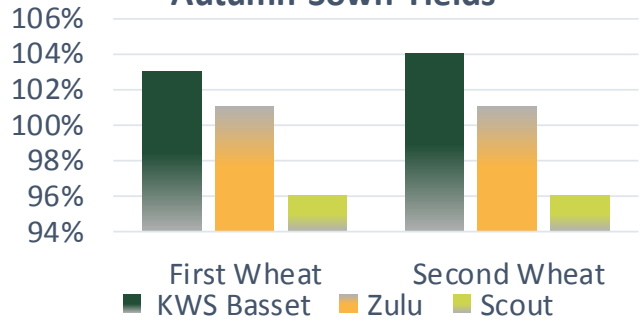

KWS Basset

NABIM GROUP 3

Summary

- Excellent end use potential - suitable for export on UKS spec
- Good physical grain quality
- Short and stiff
- Good Septoria tritici resistance
- Orange Wheat Blossom Midge resistance
- A good option for early drilling

Autumn Sown Yields

Saxon Buyback:

Excellent Min-Max biscuit premiums available, contact your regular buyer for further details or Saxon direct on 01760 338338

Quality

Endosperm Texture	Protein	Hagberg	Specific Weight
Soft	11.0%	219	77.5kg/hl

Source: UK recommended lists 2016/17

“KWS Basset is a direct Scout replacement offering the same all-round disease resistance but with a significantly higher yield. It is also similarly early maturing and performs best when early sown and is a good choice as a second wheat.”