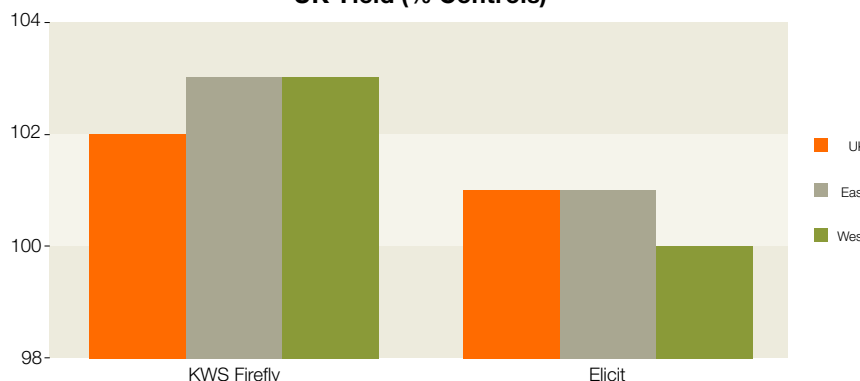

Illuminate your wheat with a touch of magic!

DYNAMIC
WHEATS

- The UK's highest yielding Group 3
- Great disease package, including 7.0 for *Septoria tritici* and OWBM resistance
- The joint stiffest variety on the RL

KWS Firefly is a great new addition to the Recommended List and is the UK's highest yielding Group 3 milling wheat with broad market appeal.

KWS Firefly is suited to all regions, but performs best in the main wheat production areas of England. It is a consistent performer across light and heavy soils, as well as first and second cereal slots.

KWS Firefly has one of the most impressive set of disease scores of any high-yielding variety. Its *Septoria tritici* score is the best in its class, while it also has a better untreated yield and Hagberg than others in the Group 3 market.

With a strong grain package and correct balance of resistance and extensibility, KWS Firefly is well suited for biscuit manufacturers. The variety will also deliver on the continent thanks to being fully approved for export with the **uks** classification.

KWS Firefly	
Yield (% treated controls)	
UK treated	102
UK untreated	86
Second cereal	101
Light soils	[102]
Heavy soils	103
Disease	
Mildew	5
Yellow Rust	9
Brown Rust	8
S.tritici	7.0
Eyespot	[4]
OWBM	R
Agronomy	
Lodging (+ PGR)	8
Lodging (- PGR)	8
Height (cm)	81
Ripening (+/- JB Diego)	+1
Hagberg	248
Sp.Wt (kg/hl)	75.9

UK Yield (% Controls)